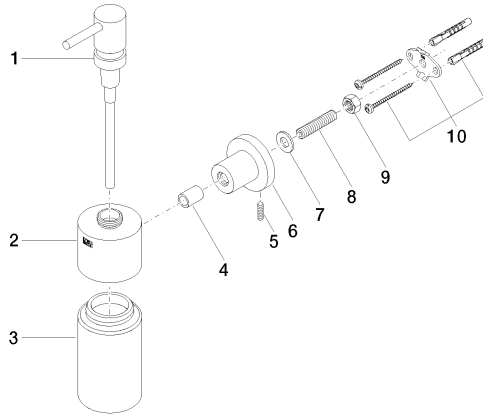

83 435 892

- bottle made of crystal glass, matt
- width 60mm
- height 200 mm
- rosette Ø 55 mm
- 250 ml bottle
- 144mm projection

	Chrome	83 435 892-00
	Brushed Platinum	83 435 892-06
	Platinum	83 435 892-08
	Dark Chrome	83 435 892-19
	Brushed Durabronze (23kt Gold)	83 435 892-28
	Matte Black	83 435 892-33
	Brushed Champagne (22kt Gold)	83 435 892-46
	Champagne (22kt Gold)	83 435 892-47
	Brushed Chrome	83 435 892-93
	Brushed Dark Platinum	83 435 892-99

83 435 892

mm [inches]

83 435 892

Parts for other finishes can be found here: [Brushed](#)
[Platinum](#)

Spare parts list

No.	Item Number	Name	Quantity used	Delivery time
1	90 10 10 535 00-00	dispenser	1	10
2	90 10 10 529 00-00	base	1	10
3	90 90 04 001 00 82	glass	1	2
4	08 17 20 624-00	holder	1	10
5	04 31 11 113 00 90	pin	1	2
6	08 17 89 505-00	holder	1	10
7	09 30 11 046 90	disc	1	2
8	08 18 50 586 90	screw	1	2
9	09 23 10 026 90	nut	1	2
10	05 17 20 739 00 90	fixing set	1	2